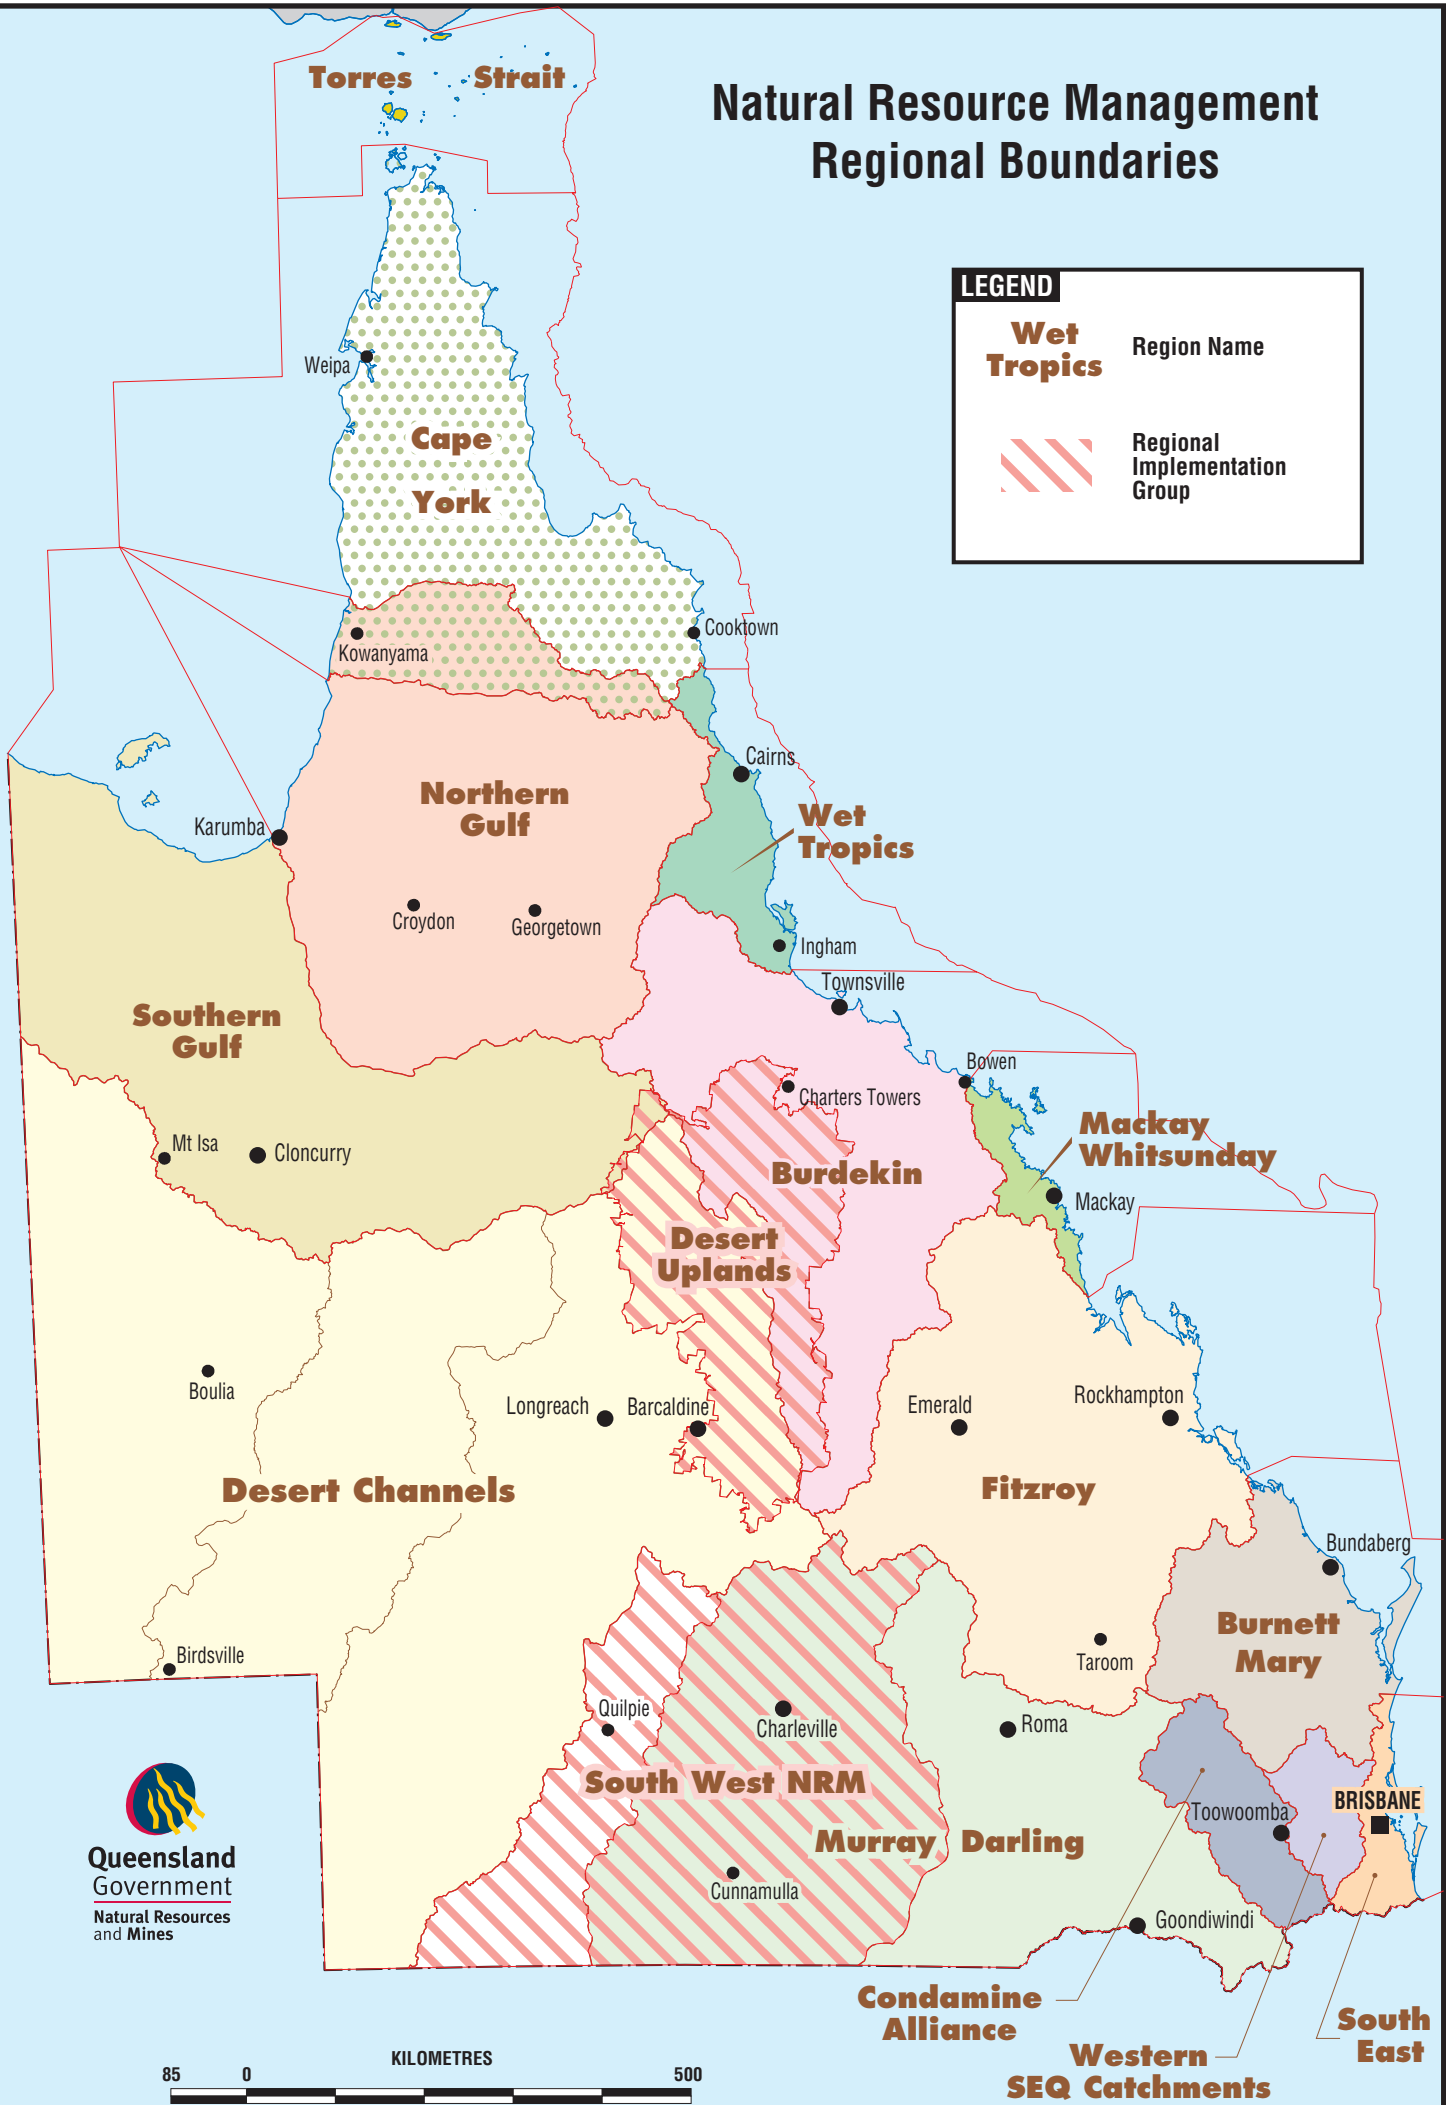

Natural Resource Management Regional Boundaries

LEGEND

Wet Tropics Region Name

 Regional Implementation Group

Produced at the *Indooroopilly Sciences Centre* by the *Natural Resource Information Management Group*
Natural Resource Sciences, Department of Natural Resources and Mines
Workspace - *ipnjects/lev3961*